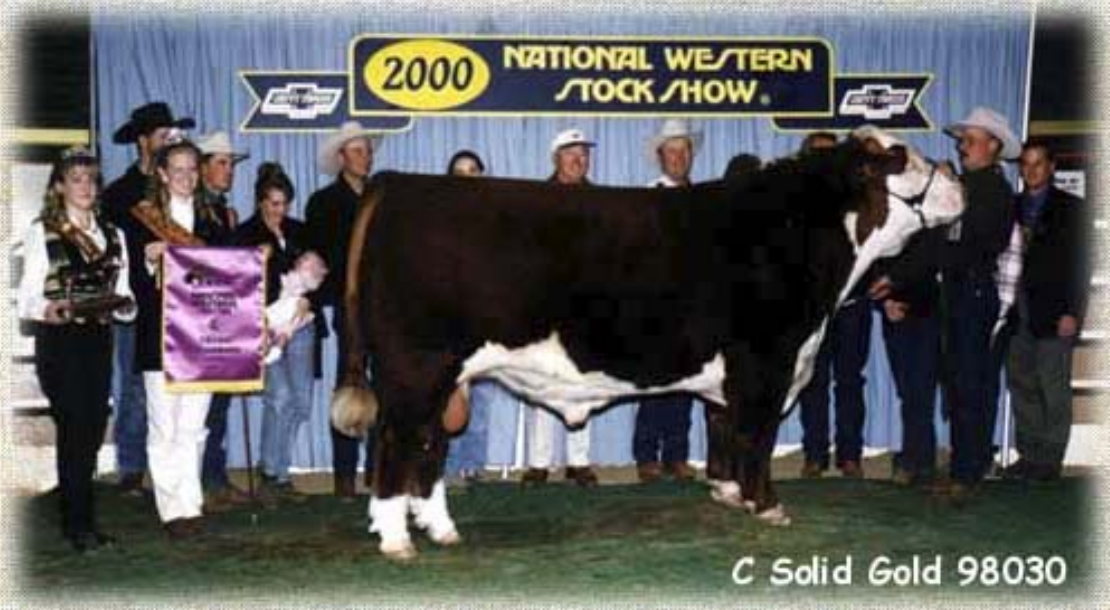

C Solid Gold 98030